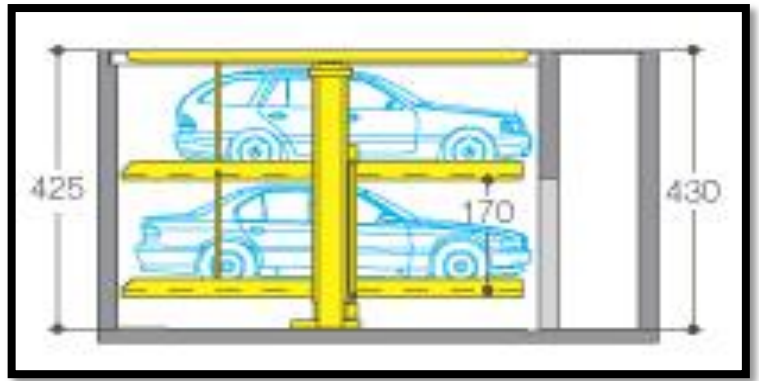

2 Basement Level