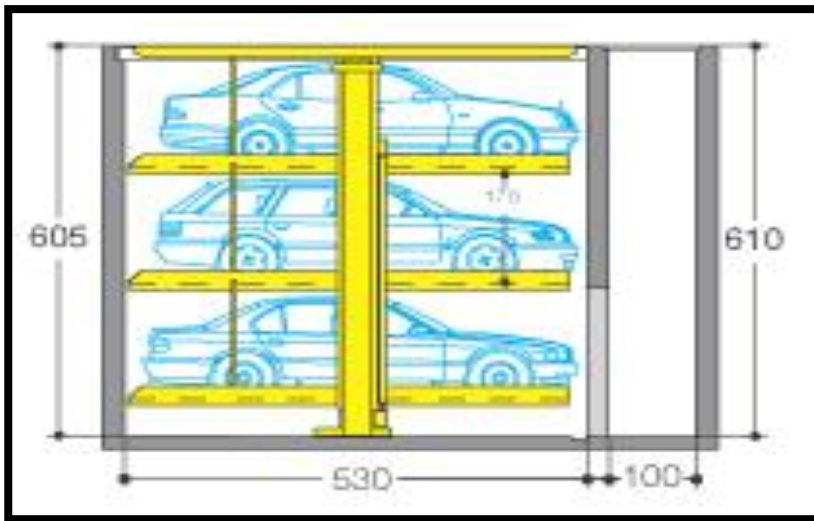

We provide 4 variants in CPS12, CPS22 and CPS23 namely Compact, Comfortable, Large & customized.
These are available for Indoor, Outdoor or Underground Installations.

- **The Compact model is suitable for small cars;**
- **Comfort model is for middle size car while Large is for Luxury cars.**
- **By Customize model, we serve the varying need of our customers such as largest sizes or van or mini buses or one small & one large at each level or typical space design to accommodate maximum park spaces as per customer need.**
- **Additional, completely disappearing parking spaces for retrofitting**
- **One parking level as a single garage or 2 aside as a double garage**
- **The visible level system cover is flush with the surrounding ground and therefore can be driven over**
- **The system cover can be designed individually e.g. brick/sand/marble, brick/sand/grass stones, earth/grass or checker plate. Our all system cover protects the car parked below.**

We always work closely with our customers to provide best suitable solutions from concept to commissioning. We also support them in Maintenance.

So our products are grouped as :

1. CPS12 - Compact
2. CPS12 - Comfort
3. CPS12 - Large
4. CPS12 - Customize
5. CPS13 - Compact
6. CPS13 - Comfort
7. CPS13 - Large
8. CPS13 - Customize
9. CPS22 - Compact
10. CPS22 - Comfort
11. CPS22 - Large
12. CPS22 - Customize

Note : All above are available for Indoor, Outdoor or Underground design. (Refer data sheet for sizes of each one). For detailed specification contact us.

1 Basement Level

2 Basement Level

3 Basement Level