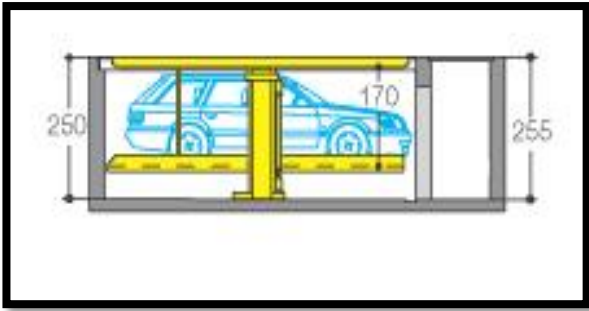

1 Basement Level